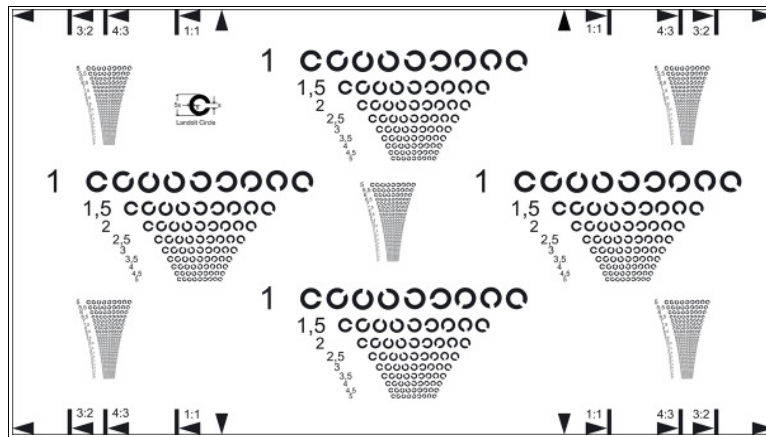

IE LANDOLT CIRCLE RESOLUTION

REFLECTANCE

The TE245 is designed to make a visual resolution analysis of digital cameras.

It contains landolt circles in different sizes.